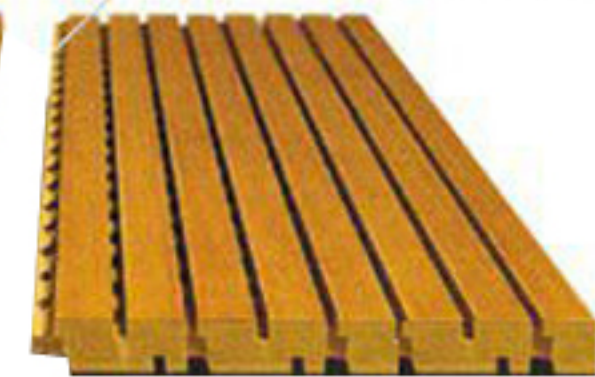

## COLOR SELECTION

MAPLE  
MATT FINISH

RED CHERRY  
MATT FINISH

BLACK WALNUT  
MATT FINISH

Surface

Substrate(MDF)

Black Felt

## ACCESSORIES

DIMENSION 128x2440x15mm

PACKING 9Pc/Box

BACKING BLACK TISSUE