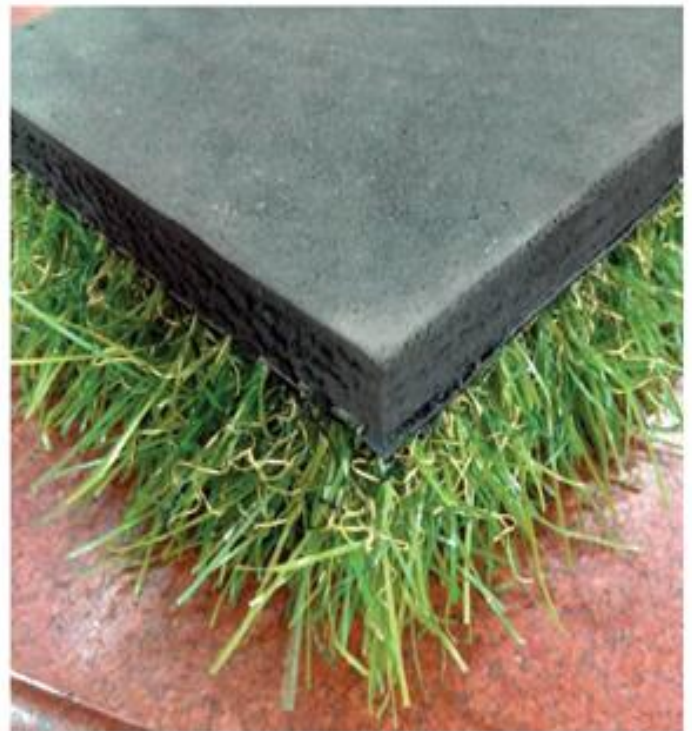

Artificial Grass

LEGSTRONG Landscapers Artificial Grass 25mm Thickness

FRONT

BACKING

25MM GRASS ROLL

LEGSTRONG Landscapers Artificial Grass 25mm Thickness in roll 4Meter width 25Meter long comprising 16 threads firmly bonded 8curl+8straight, Stitch 3/8", more than 13 loops/10cm with hardened Latex backing.

Artificial Grass

LEGSTRONG®

LEGSTRONG Landscapers Artificial Grass 50mm Thickness

FRONT

BACKING

50MM GRASS ROLL

LEGSTRONG Landscapers Artificial Grass 50mm Thickness in roll 4Meter width 25Meter long comprising 16 threads firmly bonded 8curl+8straight, Stitch 3/8", more than 13 loops/10cm with hardened Latex backing.

Artificial Grass

LEGSTRONG Landscapers PANEL Artificial Grass 45mm Thick

FRONT

BACKING

45MM GRASS PANEL

LEGSTRONG Landscapers PANEL Artificial Grass 45mm Thickness in Panel size of 3feet by 2feet comprising 16 threads firmly bonded 8curl+8straight, Stitch 3/8", more than 13 loops/10cm coated with hardened Latex backing having 15mm LEGSTRONG power suspension backing.

Artificial Grass

LEGSTRONG®

LEGSTRONG Landscapers PANEL Artificial Grass 70mm Thick

FRONT

BACKING

70MM GRASS PANEL

LEGSTRONG Landscapers PANEL Artificial Grass 70mm Thickness in Panel size of 3feet by 2feet comprising 16 threads firmly bonded 8curl+8straight, Stitch 3/8", more than 13 loops/10cm coated with hardened Latex backing having 15mm LEGSTRONG power suspension backing.