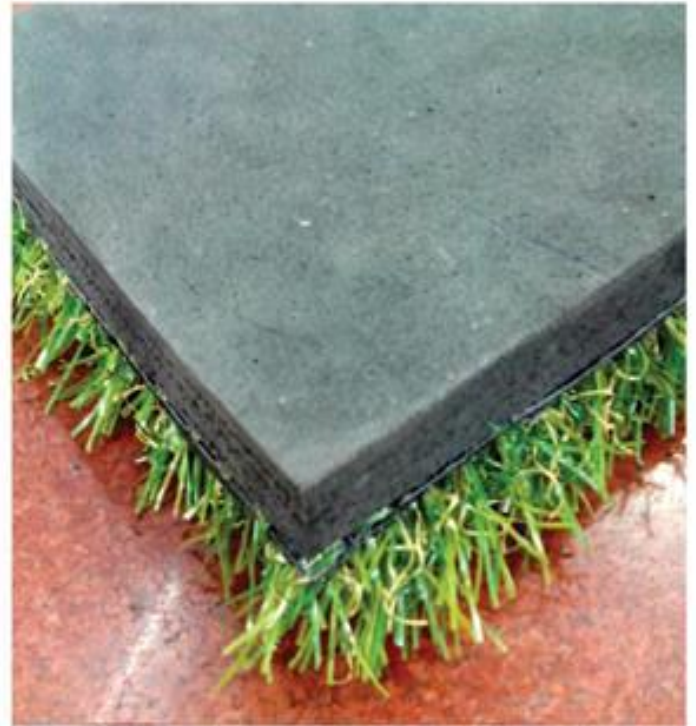

Artificial Grass

LEGSTRONG Landscapers Artificial Grass 25mm Thickness

FRONT

BACKING

25MM GRASS ROLL

LEGSTRONG Landscapers Artificial Grass 25mm Thickness in roll 4Meter width 25Meter long comprising 16 threads firmly bonded 8curl+8straight, Stitch 3/8", more than 13 loops/10cm with hardened Latex backing.

Artificial Grass

LEGSTRONG®

LEGSTRONG Landscapers Artificial Grass 50mm Thickness

FRONT

BACKING

50MM GRASS ROLL

LEGSTRONG Landscapers Artificial Grass 50mm Thickness in roll 4Meter width 25Meter long comprising 16 threads firmly bonded 8curl+8straight, Stitch 3/8", more than 13 loops/10cm with hardened Latex backing.

Artificial Grass

LEGSTRONG Landscapers PANEL Artificial Grass 45mm Thick

FRONT

BACKING

45MM GRASS PANEL

LEGSTRONG Landscapers PANEL Artificial Grass 45mm Thickness in Panel size of 3feet by 2feet comprising 16 threads firmly bonded 8curl+8straight, Stitch 3/8", more than 13 loops/10cm coated with hardened Latex backing having 15mm LEGSTRONG power suspension backing.

Artificial Grass

LEGSTRONG®

LEGSTRONG Landscapers PANEL Artificial Grass 70mm Thick

FRONT

BACKING

70MM GRASS PANEL

LEGSTRONG Landscapers PANEL Artificial Grass 70mm Thickness in Panel size of 3feet by 2feet comprising 16 threads firmly bonded 8curl+8straight, Stitch 3/8", more than 13 loops/10cm coated with hardened Latex backing having 15mm LEGSTRONG power suspension backing.