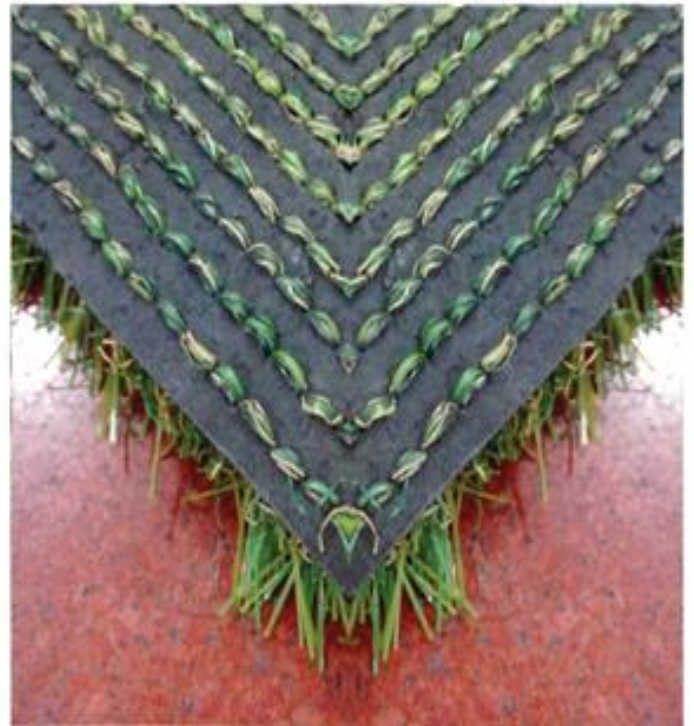

Artificial Grass

LEGSTRONG Landscapers Artificial Grass 25mm Thickness

FRONT

BACKING

25MM GRASS ROLL

LEGSTRONG Landscapers Artificial Grass 25mm Thickness in roll 4Meter width 25Meter long comprising 16 threads firmly bonded 8curl+8straight, Stitch 3/8", more than 13 loops/10cm with hardened Latex backing.

Artificial Grass

LEGSTRONG®

LEGSTRONG Landscapers Artificial Grass 50mm Thickness

FRONT

BACKING

50MM GRASS ROLL

LEGSTRONG Landscapers Artificial Grass 50mm Thickness in roll 4Meter width 25Meter long comprising 16 threads firmly bonded 8curl+8straight, Stitch 3/8", more than 13 loops/10cm with hardened Latex backing.

Artificial Grass

LEGSTRONG Landscapers PANEL Artificial Grass 45mm Thick

FRONT

BACKING

45MM GRASS PANEL

LEGSTRONG Landscapers PANEL Artificial Grass 45mm Thickness in Panel size of 3feet by 2feet comprising 16 threads firmly bonded 8curl+8straight, Stitch 3/8", more than 13 loops/10cm coated with hardened Latex backing having 15mm LEGSTRONG power suspension backing.

Artificial Grass

LEGSTRONG®

LEGSTRONG Landscapers PANEL Artificial Grass 70mm Thick

FRONT

BACKING

70MM GRASS PANEL

LEGSTRONG Landscapers PANEL Artificial Grass 70mm Thickness in Panel size of 3feet by 2feet comprising 16 threads firmly bonded 8curl+8straight, Stitch 3/8", more than 13 loops/10cm coated with hardened Latex backing having 15mm LEGSTRONG power suspension backing.